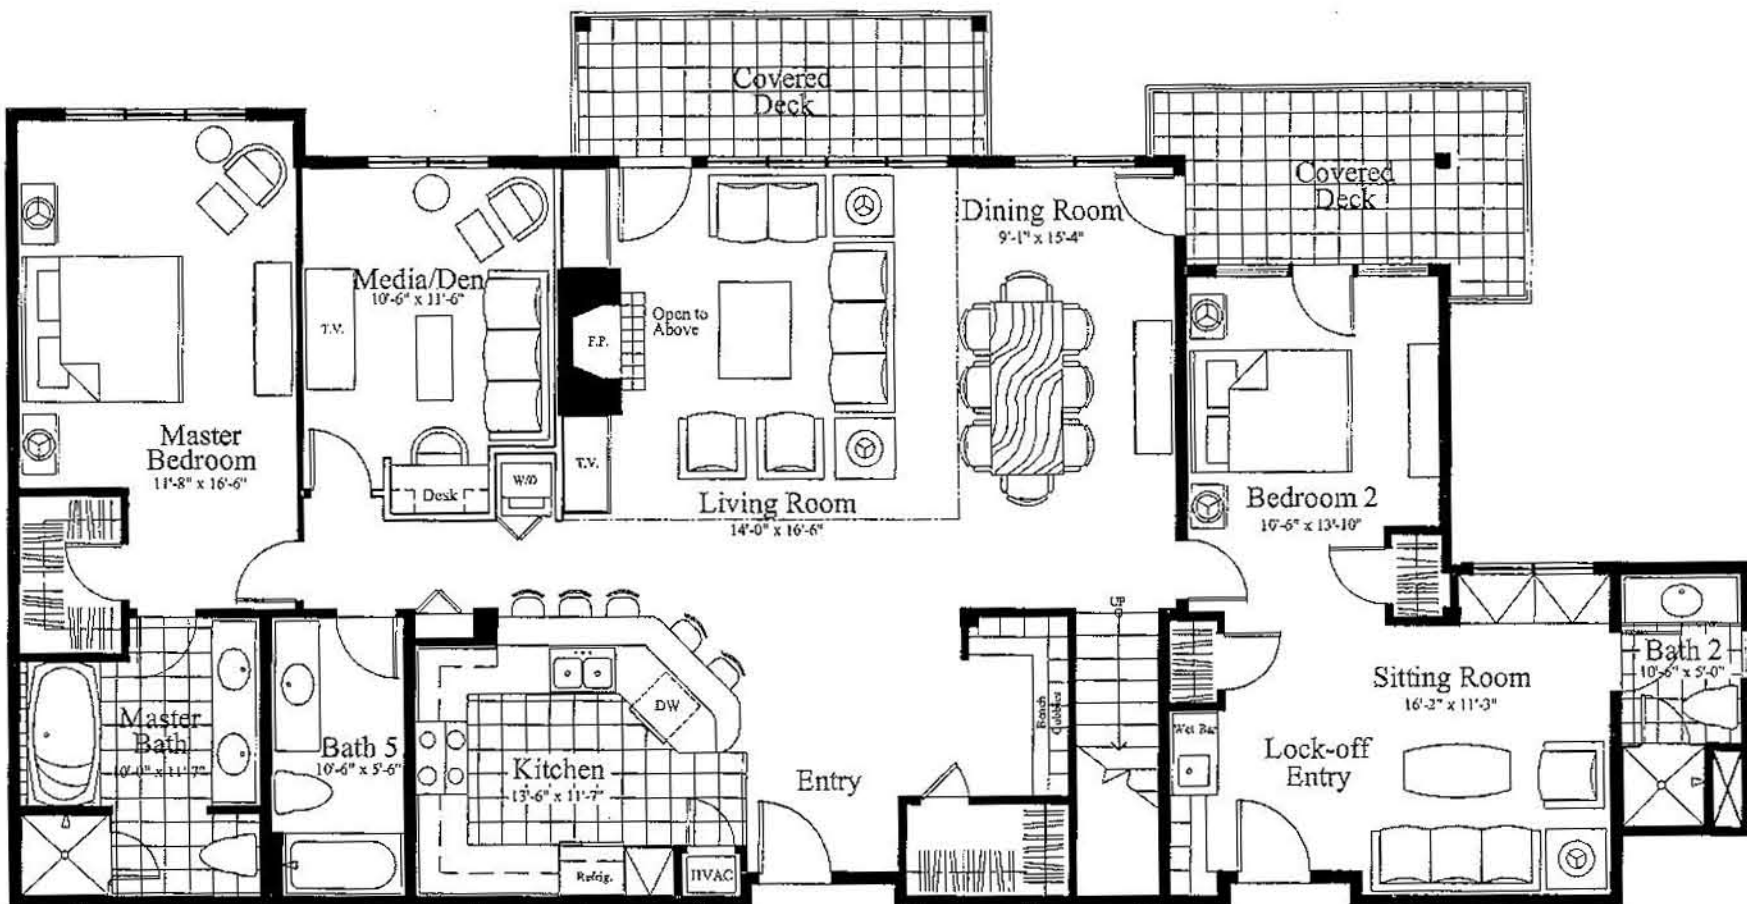

Loft Level

Unit Floor Plan

Unit 506

Plan I

3,128 SQ. FT.

Main Level

Unit Floor Plan

Unit 506

Plan I

3,128 SQ. FT.